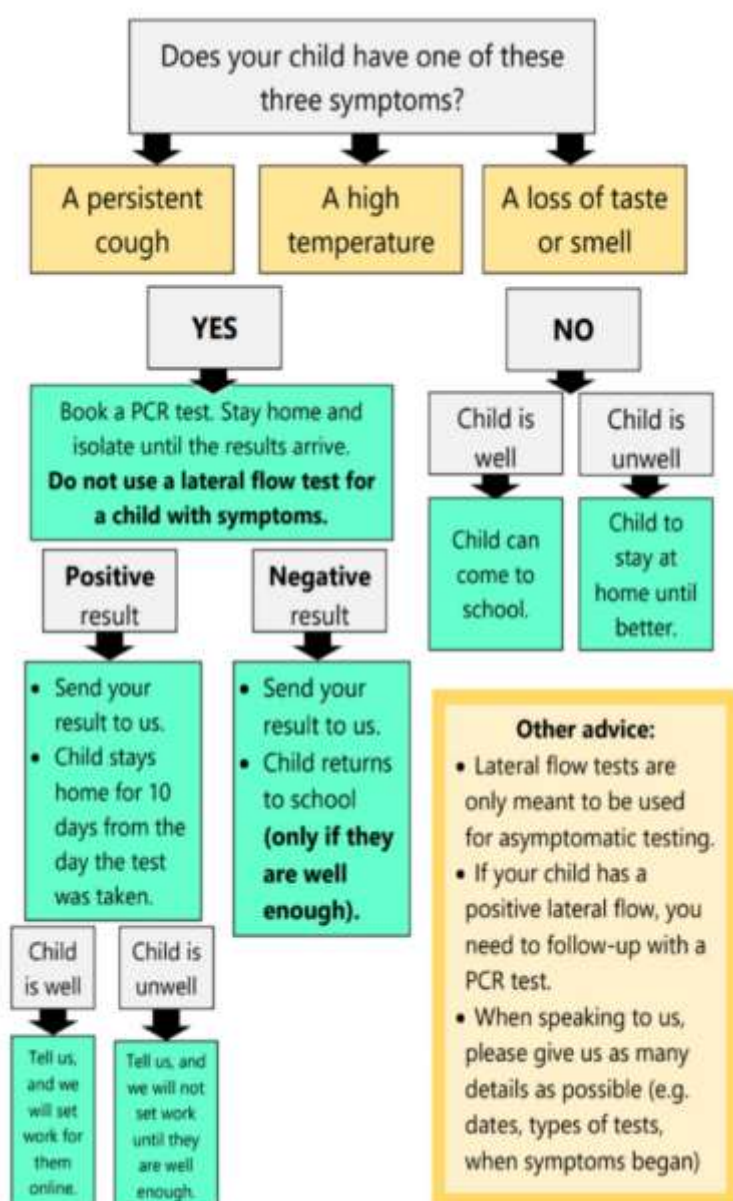

Date	Event
18/11	Governors' Resources committee meeting 6 p.m.
19/11	Children in Need non-uniform day. Donate here
24/11	Werrington Connects meeting 2:30 – all welcome.
2/12	PTFA Present room
4/12	Werrington Christmas Market at Scout HQ. School choir performing and a school craft stall. 6 – 9 p.m.
6/12	Werrington Village Christmas lights switch on. 4 p.m. School choir performing.
7/12	Magic Show treat for Nursery and Reception pupils in school
7/12	Year 4 trip to the Museum
8/12	Christmas dinner day (pre-orders must be sent in by 26th November)
9/12	Dick Whittington Pantomime in school for Years 1 – 6
10/12	Christmas Jumper Day – in aid of Dougie Mac/ Donna Louise charity – cash donations to be collected in school.
13/12	Special visitor in school - he will be bringing gifts!
13/12	Termly reports out to parents
17/12	END OF TERM

All events are also posted on the Events Calendar on the school website which can be found at:
<http://www.werringtonprimary.org.uk/events/>

Covid Protocols

Safeguarding

For your information: every school must have a designated lead and deputy designated lead officer for safeguarding issues.

Mr. McLauchlan is our designated safeguarding leader and Mrs. Prince and Mrs. Bolton are the deputy designated safeguarding leaders.

If you believe that a child is at risk of significant harm or is in need, then please do come to talk to us.

If you feel that you can't do this, then please phone either Staffordshire County Council First Response Team on 0300 111 8007 or Stoke on Trent Children and Young People's Services on 01782 235100. If you feel that a child is in immediate risk of harm, phone 999.

Free School Meals

If your circumstances have changed you may now qualify for free school meals. Parents can check eligibility via this link:

<https://www.staffordshire.gov.uk/education/Educational-awards-benefits/FreeSchoolMeals/Overview.aspx>

Following the link will tell you if you are eligible and it will also alert the school. Please note that this is different from Universal Free Meals which all Infant children receive.

Football

Congratulations to our football team. After a thrilling 3-3 draw with Crescent Primary Academy, the boys went on to win the game on penalties and progress to the next round where they will play St. Teresa's Primary School. Good luck boys. We'll keep you informed on how they get on.